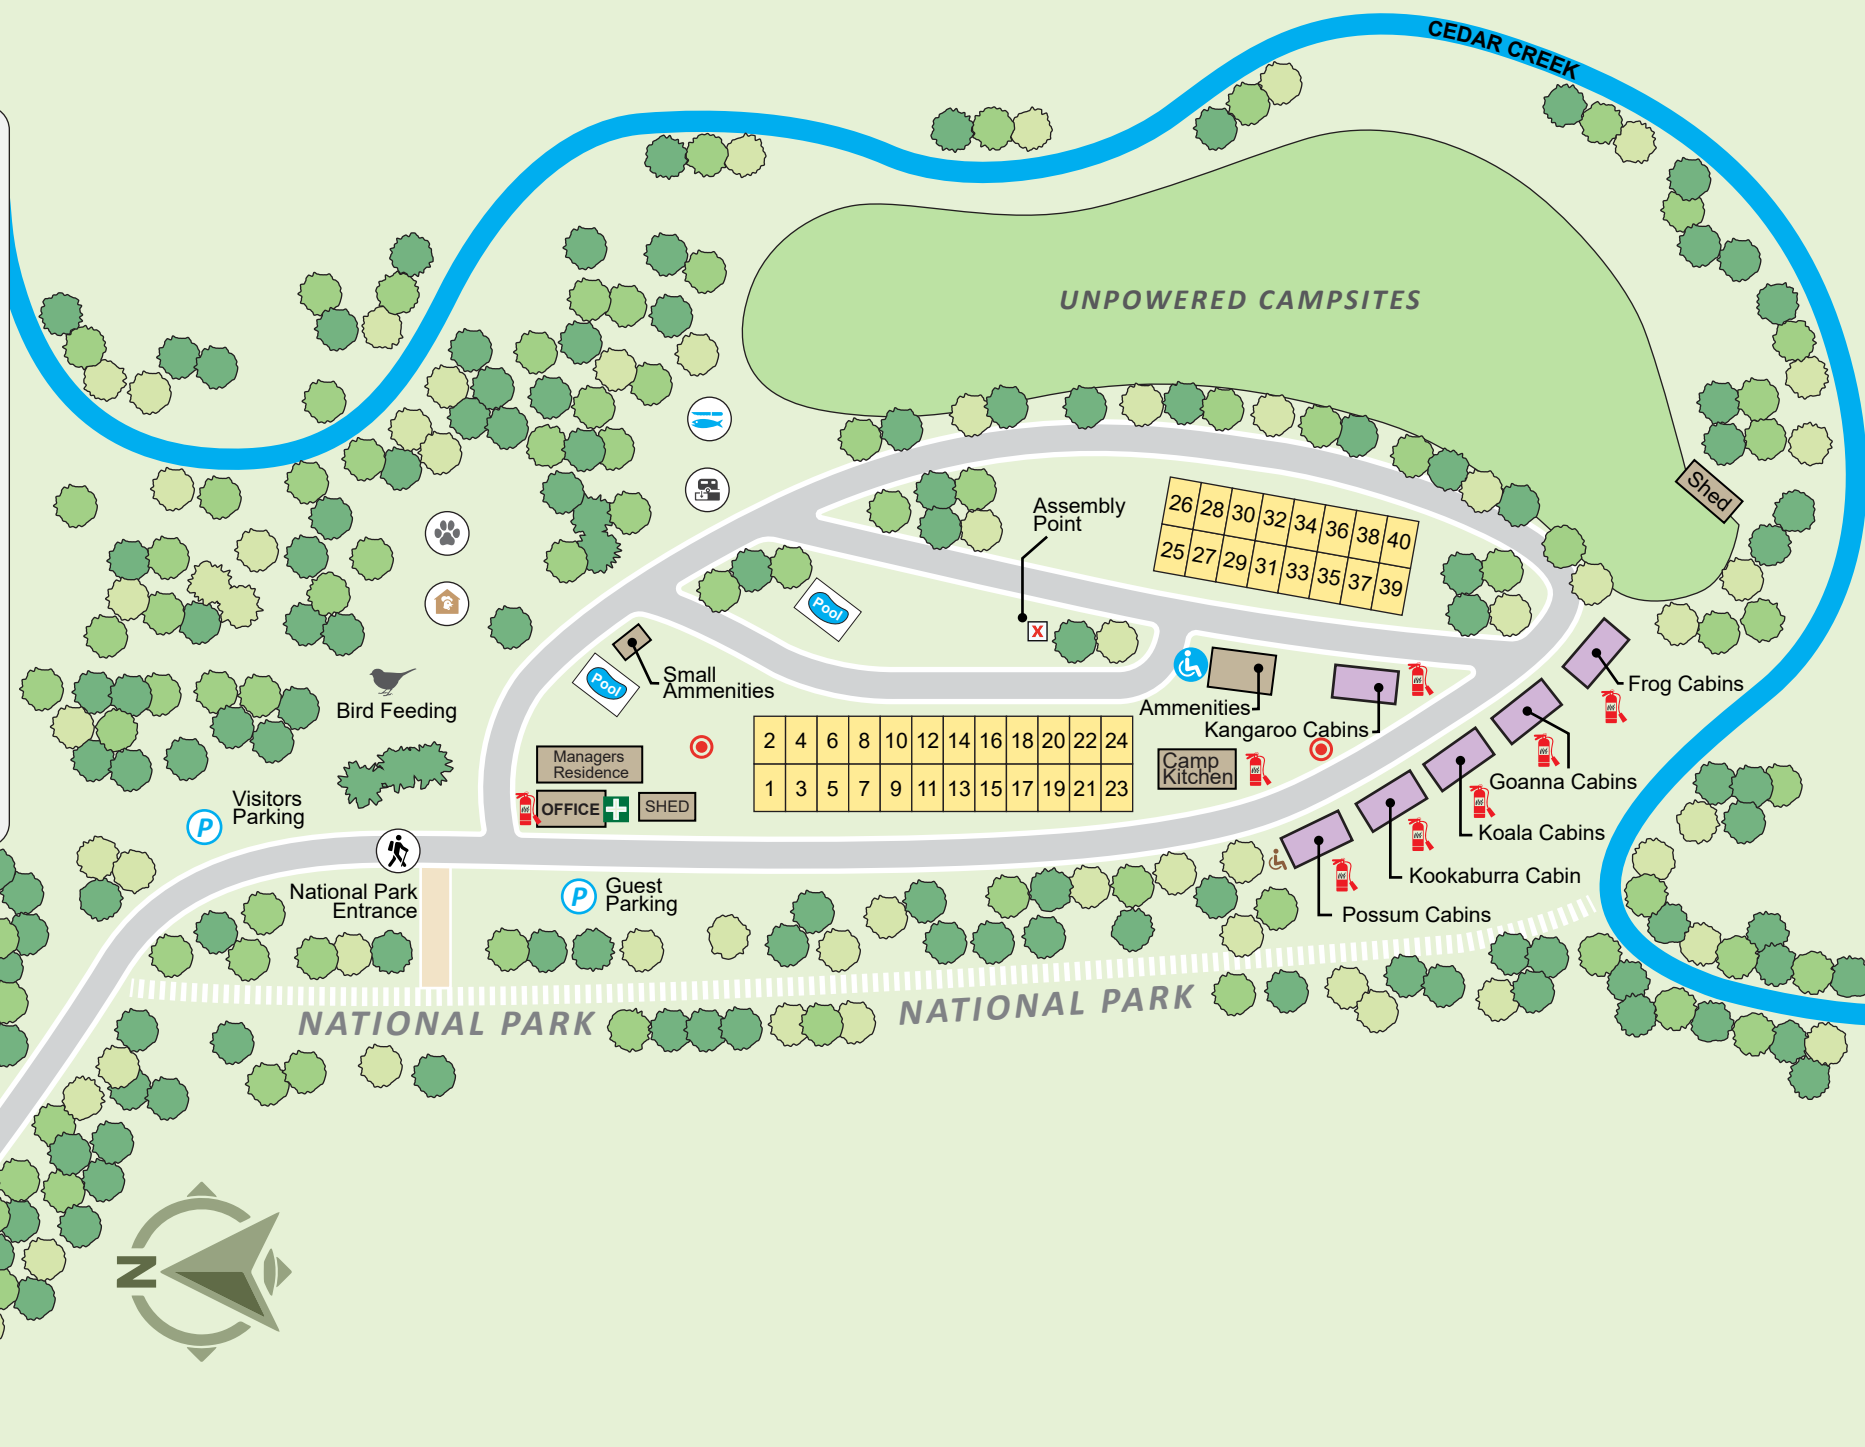

# LEGEND

-  Powered Site
-  Unpowered Site
-  Cabins
-  National Park Entrance
-  Bird Feeding Area
-  Off Leash Dog Area
-  Dump Point
-  Chicken Pen
-  Fish Cleaning Area
-  Parking
-  Accessible
-  First Aid
-  Assembly Area
-  Fire Hose Reel
-  Fire Extinguisher

UNPOWERED CAMPSITES

26	28	30	32	34	36	38	40
25	27	29	31	33	35	37	39

2	4	6	8	10	12	14	16	18	20	22	24
1	3	5	7	9	11	13	15	17	19	21	23

CANIA RD

CEDAR CREEK

NATIONAL PARK NATIONAL PARK